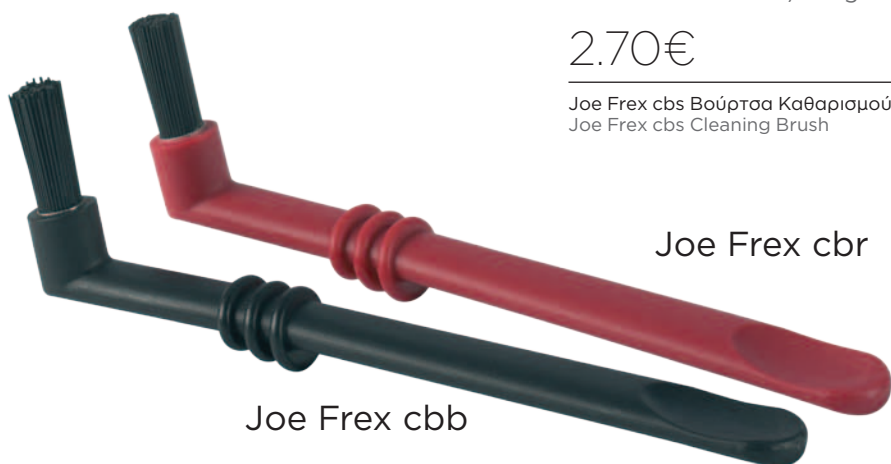

Joe Frex cbb

Joe Frex cbr

- Βούρτσα καθαρισμού από πλαστικό και νάιλον τρίχα.
- Ιδανική για τον καθαρισμό υπολειμμάτων καφέ από την κεφαλή του group.
- Διαστάσεις (Μ)mm: 170.

- Plastic and nylon cleaning brush.
- Ideal for cleaning coffee remains on the grouphead.
- Dimensions (L)mm: 170.

3.70€

Joe Frex cbb Βούρτσα Καθαρισμού
Joe Frex cbb Cleaning Brush

Joe Frex cbr Βούρτσα Καθαρισμού
Joe Frex cbr Cleaning Brush